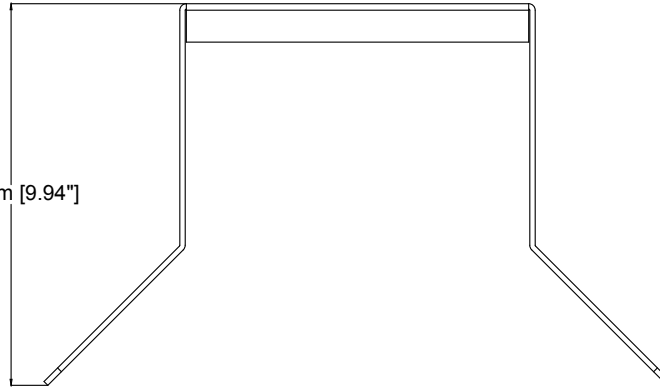

252mm [9.94"]

Corner Mount D201-S XPT

Revision	v.01	Revision date	2018-05-17
Paper size	A4	Release date	2018-05-22
Created by	KAN	Scale	1:5