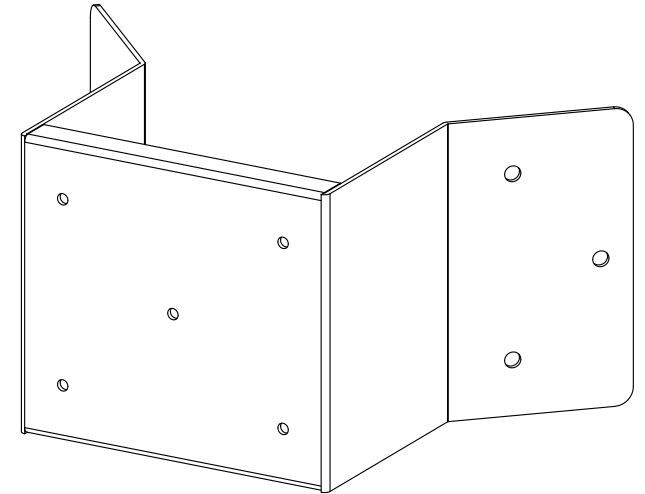

252mm [9.94"]

Corner Mount D201-S XPT

Revision	v.01	Revision date	2018-05-17
Paper size	A4	Release date	2018-05-22
Created by	KAN	Scale	1:5