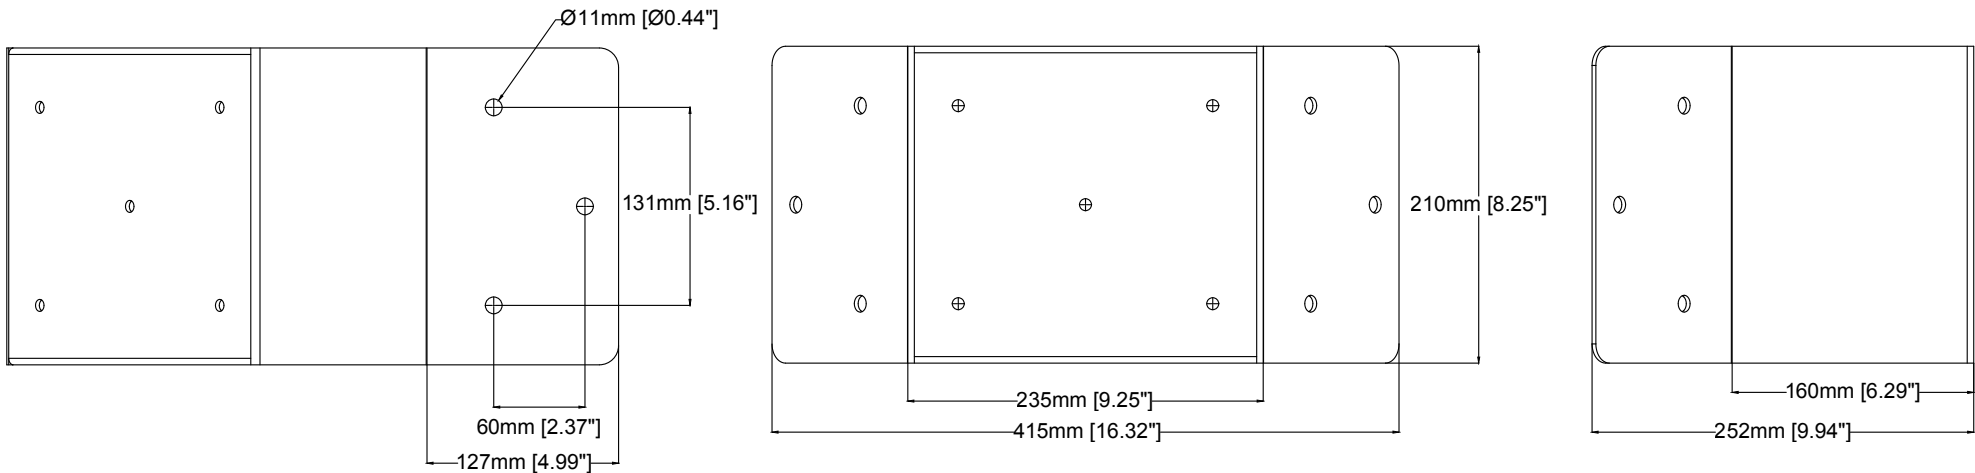

252mm [9.94"]

Corner Mount D201-S XPT

Revision	v.01	Revision date	2018-05-17
Paper size	A4	Release date	2018-05-22
Created by	KAN	Scale	1:5