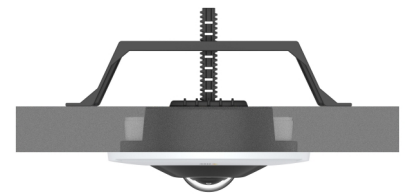

## AXIS T94S02L Recessed Mount

Swift and effortless ceiling installation

AXIS T94S02L Recessed Mount enables sleek, elegant and discreet recessed ceiling installations of indoor Axis fixed dome cameras. It features a patent-pending single-screw ceiling attachment design, which makes the installation quick and easy without having to remove the ceiling tile. Axis fixed dome camera attached to the recessed mount is embedded into the ceiling, revealing only the camera dome and the low-profile cover ring.

- > **Cost-effective mount for Axis fixed dome cameras**
- > **Recessed ceiling installation made quick and easy**
- > **Enables sleek and discreet video surveillance**

## AXIS T94S02L Recessed Mount

General	
<b>Supported products</b>	AXIS M3057-PLVE AXIS M3058-PLVE
<b>Casing</b>	Material: plastic Color: white NCS S 1002-B
<b>Sustainability</b>	PVC free
<b>Mounting</b>	Recessed in ceilings or walls
<b>Environment</b>	Indoor
<b>Storage conditions</b>	-40 °C to 65 °C (-40 °F to 149 °F)
<b>Approvals</b>	<b>Safety</b> IEC/EN/UL 62368-1 <b>Environment</b> IEC 60068-2-2, IEC 60068-2-6, IEC 60068-2-27, IEC/EN 62262 IK08, REACH, WEEE
<b>Dimensions</b>	<b>Height inside ceiling/wall:</b> 126 mm (4 61/64 in)
	<b>Height outside ceiling/wall (including camera):</b> 37 mm (1 29/64 in) <b>Diameter outside ceiling/wall:</b> ø 179 mm (7 3/64 in) <b>Diameter cut-out in ceiling/wall:</b> ø 160 mm (6 19/64 in)
	<b>Weight</b> 292 g (0.64 lb)
	<b>Maximum load</b> 1 kg (2.2 lb)
	<b>Included accessories</b> Installation guide
	<b>Optional accessories</b> AXIS Safety Wire 3 m For more accessories, see <a href="http://axis.com">axis.com</a>
	<b>Warranty</b> 3-year warranty, see <a href="http://axis.com/warranty">axis.com/warranty</a>