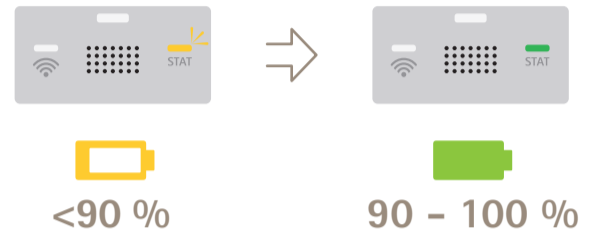

Daily use guide – AXIS W110

help.axis.com/axis-w110-body-worn-camera