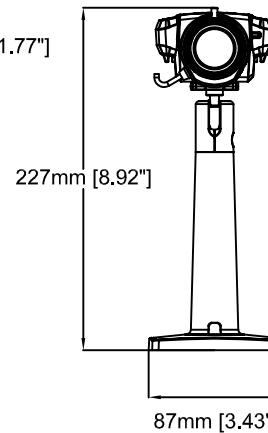

# AXIS P1364 Network Camera

Revision	v.01	Revision date	2017-08-14
Paper size	A4	Release date	2015-12-17
Created by	JOT	Scale	1:2

# AXIS P1364 Network Camera

Revision	v.02	Revision date	2017-08-14
Paper size	A4	Release date	2015-12-17
Created by	JOT/GAB	Scale	1:5

# AXIS T91B21 Stand

Revision	v.01	Revision date	2017-08-14
Paper size	A4	Release date	2016-08-20
Created by	JOT	Scale	1:3