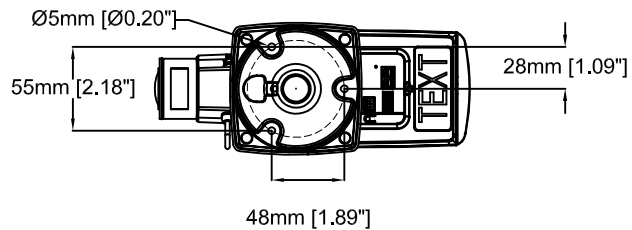

# AXIS P1364 Network Camera

Revision	v.01	Revision date	2017-08-14
Paper size	A4	Release date	2015-12-17
Created by	JOT	Scale	1:2

# AXIS P1364 Network Camera

Revision	v.02	Revision date	2017-08-14
Paper size	A4	Release date	2015-12-17
Created by	JOT/GAB	Scale	1:5

# AXIS T91B21 Stand

Revision	v.01	Revision date	2017-08-14
Paper size	A4	Release date	2016-08-20
Created by	JOT	Scale	1:3