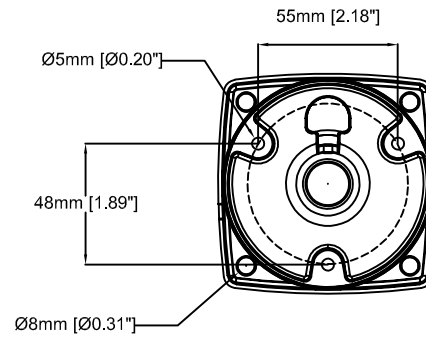

# AXIS P1364 Network Camera

Revision	v.01	Revision date	2017-08-14
Paper size	A4	Release date	2015-12-17
Created by	JOT	Scale	1:2

# AXIS P1364 Network Camera

Revision	v.02	Revision date	2017-08-14
Paper size	A4	Release date	2015-12-17
Created by	JOT/GAB	Scale	1:5

# AXIS T91B21 Stand

Revision	v.01	Revision date	2017-08-14
Paper size	A4	Release date	2016-08-20
Created by	JOT	Scale	1:3