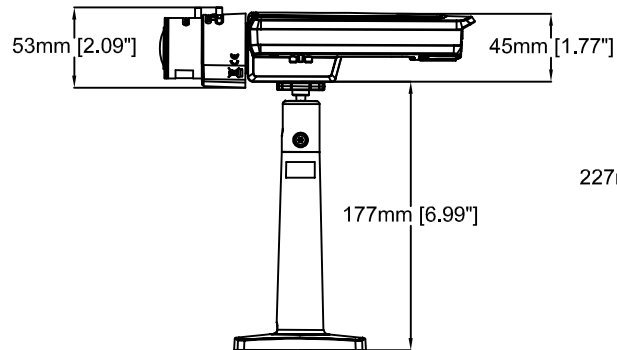

# AXIS P1364 Network Camera

Revision	v.01	Revision date	2017-08-14
Paper size	A4	Release date	2015-12-17
Created by	JOT	Scale	1:2

# AXIS P1364 Network Camera

Revision	v.02	Revision date	2017-08-14
Paper size	A4	Release date	2015-12-17
Created by	JOT/GAB	Scale	1:5

# AXIS T91B21 Stand

Revision	v.01	Revision date	2017-08-14
Paper size	A4	Release date	2016-08-20
Created by	JOT	Scale	1:3