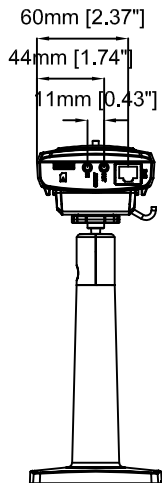

# AXIS P1364 Network Camera

Revision	v.01	Revision date	2017-08-14
Paper size	A4	Release date	2015-12-17
Created by	JOT	Scale	1:2

# AXIS P1364 Network Camera

Revision	v.02	Revision date	2017-08-14
Paper size	A4	Release date	2015-12-17
Created by	JOT/GAB	Scale	1:5

# AXIS T91B21 Stand

Revision	v.01	Revision date	2017-08-14
Paper size	A4	Release date	2016-08-20
Created by	JOT	Scale	1:3