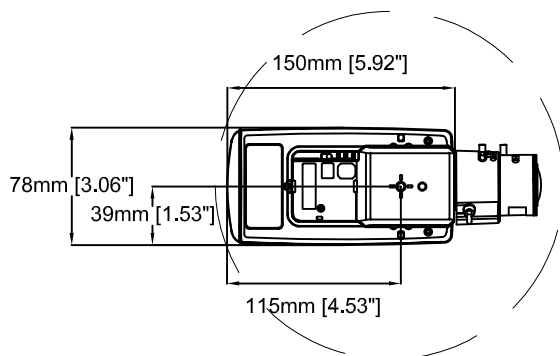

# AXIS P1364 Network Camera

Revision	v.01	Revision date	2017-08-14
Paper size	A4	Release date	2015-12-17
Created by	JOT	Scale	1:2

# AXIS P1364 Network Camera

Revision	v.02	Revision date	2017-08-14
Paper size	A4	Release date	2015-12-17
Created by	JOT/GAB	Scale	1:5

# AXIS T91B21 Stand

Revision	v.01	Revision date	2017-08-14
Paper size	A4	Release date	2016-08-20
Created by	JOT	Scale	1:3