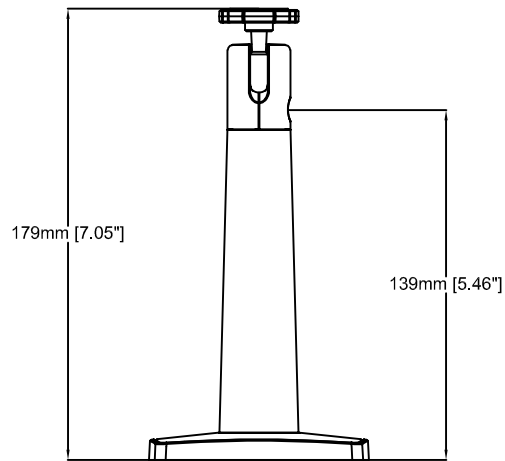

# AXIS P1364 Network Camera

Revision	v.01	Revision date	2017-08-14
Paper size	A4	Release date	2015-12-17
Created by	JOT	Scale	1:2

# AXIS P1364 Network Camera

Revision	v.02	Revision date	2017-08-14
Paper size	A4	Release date	2015-12-17
Created by	JOT/GAB	Scale	1:5

# AXIS T91B21 Stand

Revision	v.01	Revision date	2017-08-14
Paper size	A4	Release date	2016-08-20
Created by	JOT	Scale	1:3