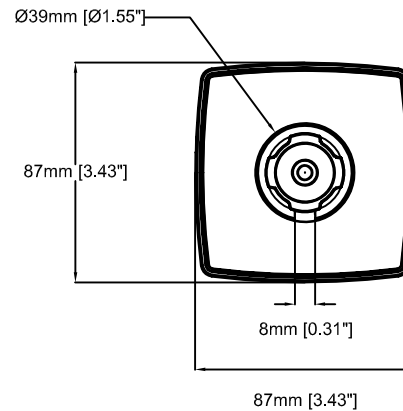

# AXIS P1364 Network Camera

Revision	v.01	Revision date	2017-08-14
Paper size	A4	Release date	2015-12-17
Created by	JOT	Scale	1:2

# AXIS P1364 Network Camera

Revision	v.02	Revision date	2017-08-14
Paper size	A4	Release date	2015-12-17
Created by	JOT/GAB	Scale	1:5

# AXIS T91B21 Stand

Revision	v.01	Revision date	2017-08-14
Paper size	A4	Release date	2016-08-20
Created by	JOT	Scale	1:3