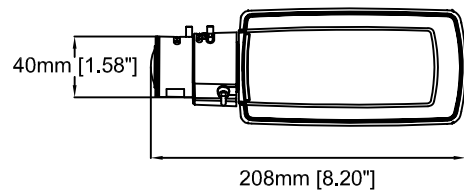

# AXIS P1364 Network Camera

Revision	v.01	Revision date	2017-08-14
Paper size	A4	Release date	2015-12-17
Created by	JOT	Scale	1:2

# AXIS P1364 Network Camera

Revision	v.02	Revision date	2017-08-14
Paper size	A4	Release date	2015-12-17
Created by	JOT/GAB	Scale	1:5

# AXIS T91B21 Stand

Revision	v.01	Revision date	2017-08-14
Paper size	A4	Release date	2016-08-20
Created by	JOT	Scale	1:3