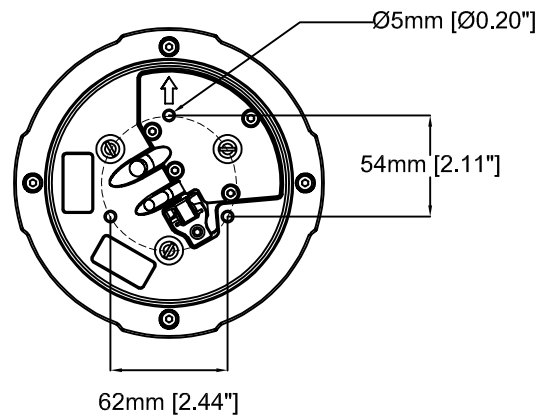

Ø164mm [Ø6.46"]

125mm [4.93"]

77mm [3.03"]

149mm [5.88"]

83mm [3.28"]

119mm [4.68"]

16mm [0.61"]

Ø5mm [Ø0.20"]

54mm [2.11"]

62mm [2.44"]

# AXIS P5514 Network Camera

Revision	v.02	Revision date	2017-08-15
Paper size	A4	Release date	2015-07-10
Created by	JOT/GAB	Scale	1:4