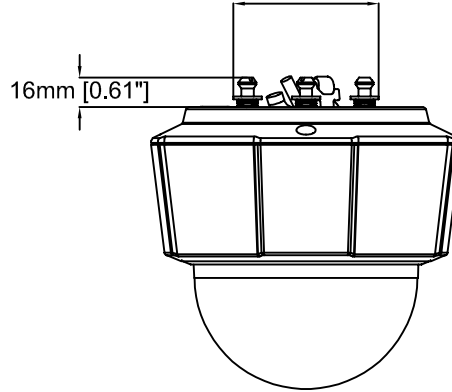

Ø164mm [Ø6.46"]

125mm [4.93"]

77mm [3.03"]

149mm [5.88"]

83mm [3.28"]

119mm [4.68"]

16mm [0.61"]

Ø5mm [Ø0.20"]

54mm [2.11"]

62mm [2.44"]

# AXIS P5514 Network Camera

Revision	v.02	Revision date	2017-08-15
Paper size	A4	Release date	2015-07-10
Created by	JOT/GAB	Scale	1:4