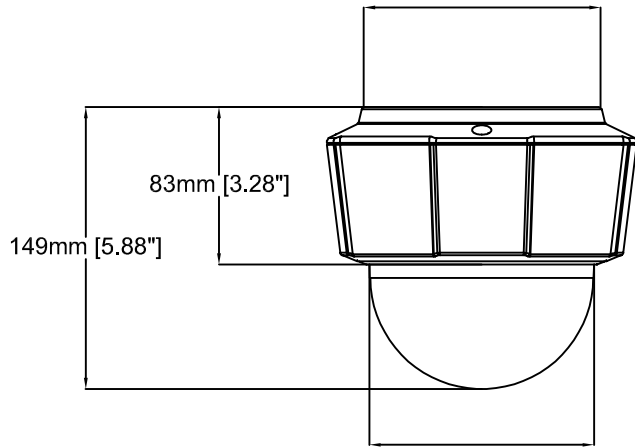

Ø164mm [Ø6.46"]

125mm [4.93"]

77mm [3.03"]

149mm [5.88"]

83mm [3.28"]

119mm [4.68"]

16mm [0.61"]

Ø5mm [Ø0.20"]

54mm [2.11"]

62mm [2.44"]

# AXIS P5514 Network Camera

Revision	v.02	Revision date	2017-08-15
Paper size	A4	Release date	2015-07-10
Created by	JOT/GAB	Scale	1:4