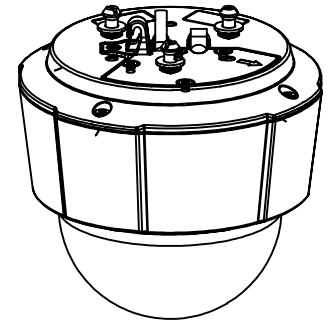

Ø164mm [Ø6.46"]

125mm [4.93"]

77mm [3.03"]

149mm [5.88"]

83mm [3.28"]

119mm [4.68"]

16mm [0.61"]

Ø5mm [Ø0.20"]

54mm [2.11"]

62mm [2.44"]

# AXIS P5514 Network Camera

Revision	v.02	Revision date	2017-08-15
Paper size	A4	Release date	2015-07-10
Created by	JOT/GAB	Scale	1:4