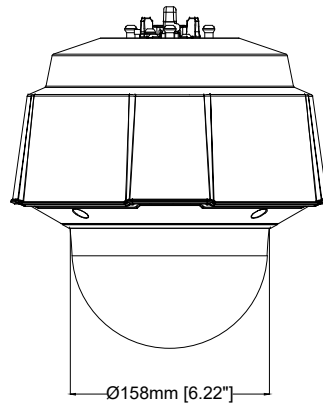

Dimensions include
removable sunshield.

Revision	v.02	Revision date	2023-03-13
Paper size	A4	Release date	2021-02-19
Created by	MF	Scale	1:6

Ø232mm [9.12"]

32mm [1.26"]

239mm [9.41"]

95mm [3.75"]

256mm [10.09"]

36mm [1.41"]

18mm [0.70"]

3x M6

Ø71.5mm [Ø2.81"]

31mm [1.22"]

31mm [1.22"]

Revision	v.01	Revision date	2023-03-13
Paper size	A4	Release date	2023-03-13
Created by	MF	Scale	1:6