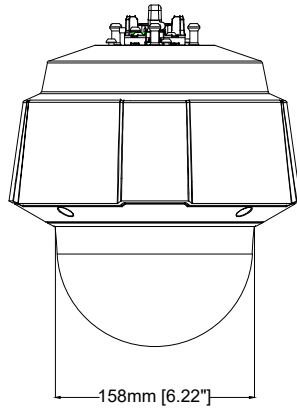

Dimensions include
removable sunshield.

Revision	v.02	Revision date	2023-03-13
Paper size	A4	Release date	2021-02-19
Created by	MF	Scale	1:6

Ø232mm [9.12"]

32mm [1.26"]

239mm [9.41"]

95mm [3.75"]

256mm [10.09"]

36mm [1.41"]

18mm [0.70"]

3x M6

Ø71.5mm [Ø2.81"]

31mm [1.22"]

31mm [1.22"]

Revision	v.01	Revision date	2023-03-13
Paper size	A4	Release date	2023-03-13
Created by	MF	Scale	1:6