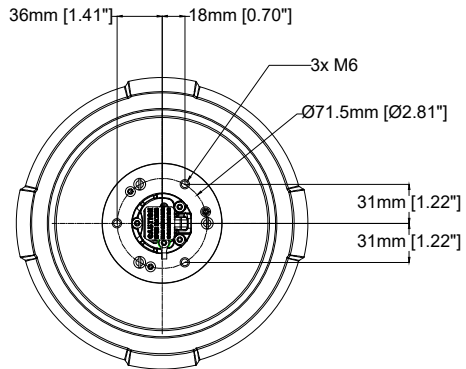

Dimensions include
removable sunshield.

Revision	v.02	Revision date	2023-03-13
Paper size	A4	Release date	2021-02-19
Created by	MF	Scale	1:6

Ø232mm [9.12"]

32mm [1.26"]

239mm [9.41"]

95mm [3.75"]

256mm [10.09"]

36mm [1.41"]

18mm [0.70"]

3x M6

Ø71.5mm [Ø2.81"]

31mm [1.22"]

31mm [1.22"]

Revision	v.01	Revision date	2023-03-13
Paper size	A4	Release date	2023-03-13
Created by	MF	Scale	1:6