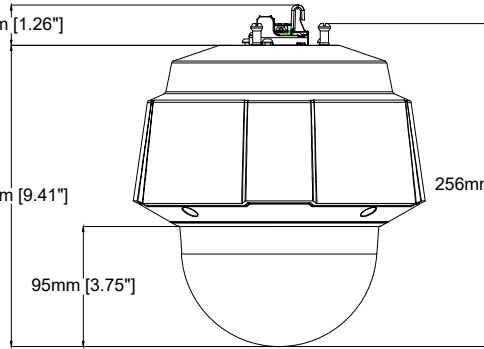

Dimensions include
removable sunshield.

Revision	v.02	Revision date	2023-03-13
Paper size	A4	Release date	2021-02-19
Created by	MF	Scale	1:6

Ø232mm [9.12"]

32mm [1.26"]

239mm [9.41"]

95mm [3.75"]

256mm [10.09"]

36mm [1.41"]

18mm [0.70"]

3x M6

Ø71.5mm [Ø2.81"]

31mm [1.22"]

31mm [1.22"]

Revision	v.01	Revision date	2023-03-13
Paper size	A4	Release date	2023-03-13
Created by	MF	Scale	1:6