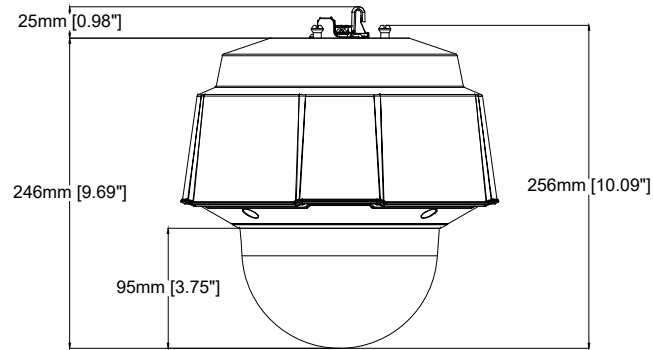

Dimensions include
removable sunshield.

Revision	v.02	Revision date	2023-03-13
Paper size	A4	Release date	2021-02-19
Created by	MF	Scale	1:6

Ø232mm [9.12"]

32mm [1.26"]

239mm [9.41"]

95mm [3.75"]

256mm [10.09"]

36mm [1.41"]

18mm [0.70"]

3x M6

Ø71.5mm [Ø2.81"]

31mm [1.22"]

31mm [1.22"]

Revision	v.01	Revision date	2023-03-13
Paper size	A4	Release date	2023-03-13
Created by	MF	Scale	1:6