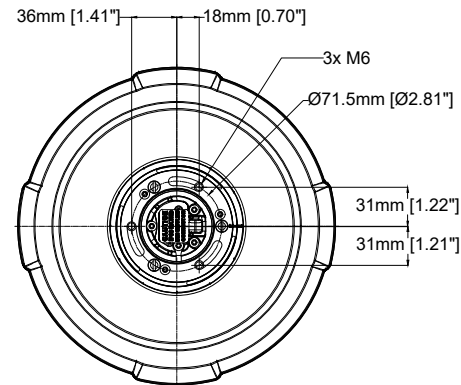

Dimensions include
removable sunshield.

Revision	v.02	Revision date	2023-03-13
Paper size	A4	Release date	2021-02-19
Created by	MF	Scale	1:6

Ø232mm [9.12"]

32mm [1.26"]

239mm [9.41"]

95mm [3.75"]

256mm [10.09"]

36mm [1.41"]

18mm [0.70"]

3x M6

Ø71.5mm [Ø2.81"]

31mm [1.22"]

31mm [1.22"]

Revision	v.01	Revision date	2023-03-13
Paper size	A4	Release date	2023-03-13
Created by	MF	Scale	1:6