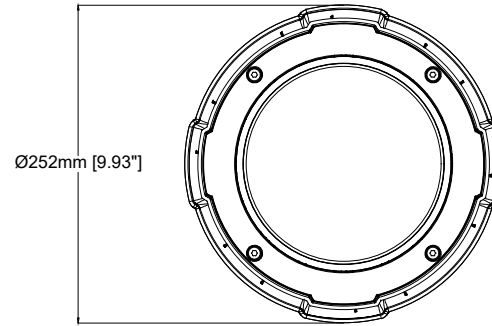

Dimensions include
removable sunshield.

Revision	v.02	Revision date	2023-03-13
Paper size	A4	Release date	2021-02-19
Created by	MF	Scale	1:6

Ø232mm [9.12"]

32mm [1.26"]

239mm [9.41"]

95mm [3.75"]

256mm [10.09"]

36mm [1.41"]

18mm [0.70"]

3x M6

Ø71.5mm [Ø2.81"]

31mm [1.22"]

31mm [1.22"]

Revision	v.01	Revision date	2023-03-13
Paper size	A4	Release date	2023-03-13
Created by	MF	Scale	1:6