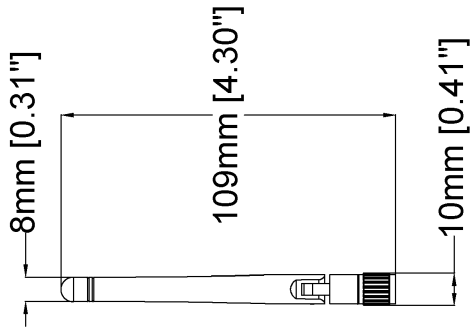

Teilenummern

Auf axis.com/products/axis-w400-body-worn-activation-kit#part-numbers verfügbar

Maßzeichnungen

AXIS D3110 Connectivity Hub

Revision	v.01	Revision date	2021-05-31
Paper size	A4	Release date	2021-05-31
Created by	JSK	Scale	1:3

© 2021 Axis Communications

www.axis.com

12mm [0.47"]

9mm [0.37"]

5mm [0.20"]

Ø6mm [Ø0.25"]

20mm [0.80"]

37mm [1.45"]

17mm [0.66"]

LM842 WiFi 802.11ac / Bluetooth® 5.0 USB Combi Adapter

Revision	v.01	Revision date	2023-10-19
Paper size	A4	Release date	2023-10-19
Created by	MIF	Scale	1:1

www.axis.com

© 2023 Axis Communications

Adjustable 360° Swivel
with 3 tilt options.

LM256 RP SMA Dual Band 2.4GHz and 5.8GHz Antenna

Revision	v.01	Revision date	2023-10-13
Paper size	A4	Release date	2023-10-13
Created by	MF	Scale	1:2

© 2023 Axis Communications