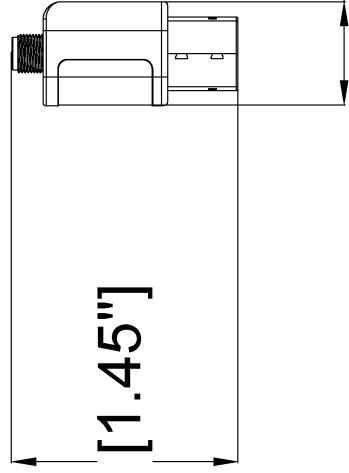

Teilenummern

Auf axis.com/products/axis-w400-body-worn-activation-kit#part-numbers verfügbar

Maßzeichnungen

AXIS D3110 Connectivity Hub

Revision	v.01	Revision date	2021-05-31
Paper size	A4	Release date	2021-05-31
Created by	JSK	Scale	1:3

© 2021 Axis Communications

www.axis.com

12mm [0.47"]

9mm [0.37"]

5mm [0.20"]

Ø6mm [Ø0.25"]

20mm [0.80"]

37mm [1.45"]

17mm [0.66"]

LM842 WiFi 802.11ac / Bluetooth® 5.0 USB Combi Adapter

Revision	v.01	Revision date	2023-10-19
Paper size	A4	Release date	2023-10-19
Created by	MIF	Scale	1:1

www.axis.com

© 2023 Axis Communications

Adjustable 360° Swivel
with 3 tilt options.

LM256 RP SMA Dual Band 2.4GHz and 5.8GHz Antenna

Revision	v.01	Revision date	2023-10-13
Paper size	A4	Release date	2023-10-13
Created by	MF	Scale	1:2

© 2023 Axis Communications