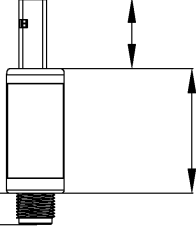

Teilenummern

Auf axis.com/products/axis-w400-body-worn-activation-kit#part-numbers verfügbar

Maßzeichnungen

AXIS D3110 Connectivity Hub

Revision	v.01	Revision date	2021-05-31
Paper size	A4	Release date	2021-05-31
Created by	JSK	Scale	1:3

© 2021 Axis Communications

www.axis.com

12mm [0.47"]

9mm [0.37"]

5mm [0.20"]

Ø6mm [Ø0.25"]

20mm [0.80"]

37mm [1.45"]

17mm [0.66"]

LM842 WiFi 802.11ac / Bluetooth® 5.0 USB Combi Adapter

Revision	v.01	Revision date	2023-10-19
Paper size	A4	Release date	2023-10-19
Created by	MIF	Scale	1:1

www.axis.com

© 2023 Axis Communications

Adjustable 360° Swivel
with 3 tilt options.

LM256 RP SMA Dual Band 2.4GHz and 5.8GHz Antenna

Revision	v.01	Revision date	2023-10-13
Paper size	A4	Release date	2023-10-13
Created by	MF	Scale	1:2

© 2023 Axis Communications