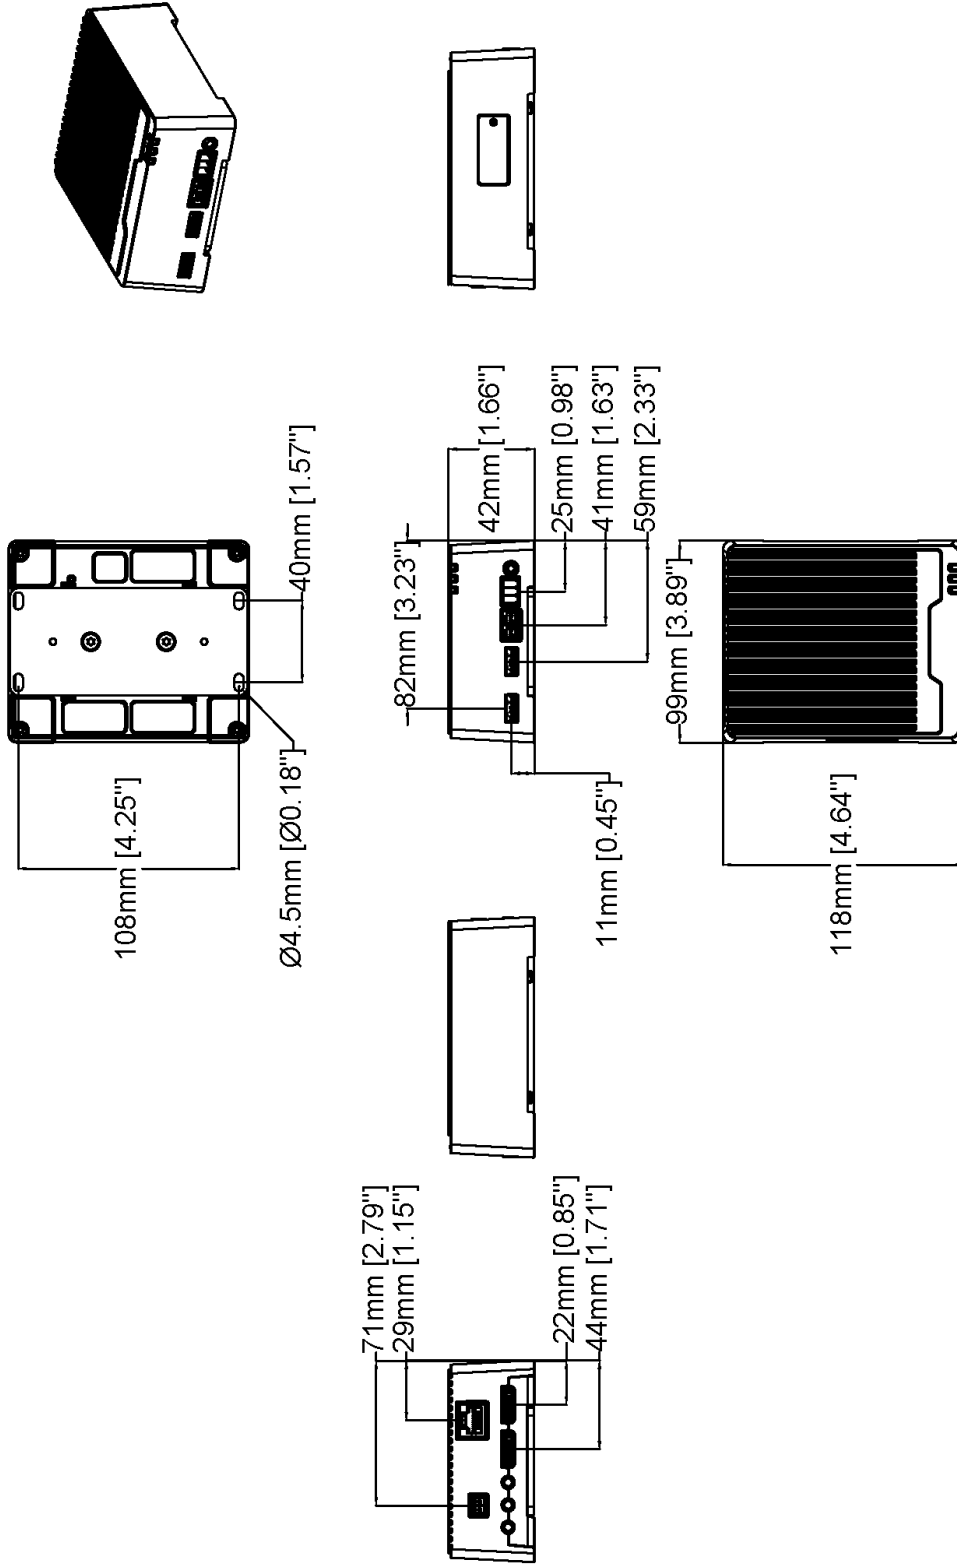

Teilenummern

Auf axis.com/products/axis-w400-body-worn-activation-kit#part-numbers verfügbar

Maßzeichnungen

AXIS D3110 Connectivity Hub

Revision	v.01	Revision date	2021-05-31
Paper size	A4	Release date	2021-05-31
Created by	JSK	Scale	1:3

© 2021 Axis Communications

www.axis.com

12mm [0.47"]

9mm [0.37"]

5mm [0.20"]

Ø6mm [Ø0.25"]

20mm [0.80"]

37mm [1.45"]