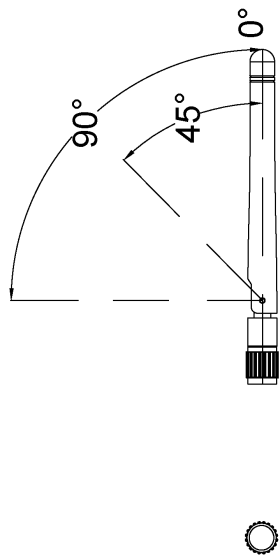

Teilenummern

Auf axis.com/products/axis-w400-body-worn-activation-kit#part-numbers verfügbar

Maßzeichnungen

AXIS D3110 Connectivity Hub

Revision	v.01	Revision date	2021-05-31
Paper size	A4	Release date	2021-05-31
Created by	JSK	Scale	1:3

© 2021 Axis Communications

www.axis.com

12mm [0.47"]

9mm [0.37"]

5mm [0.20"]

Ø6mm [Ø0.25"]

20mm [0.80"]

37mm [1.45"]

17mm [0.66"]

LM842 WiFi 802.11ac / Bluetooth® 5.0 USB Combi Adapter

Revision	v.01	Revision date	2023-10-19
Paper size	A4	Release date	2023-10-19
Created by	MIF	Scale	1:1

www.axis.com

© 2023 Axis Communications

Adjustable 360° Swivel
with 3 tilt options.

LM256 RP SMA Dual Band 2.4GHz and 5.8GHz Antenna

Revision	v.01	Revision date	2023-10-13
Paper size	A4	Release date	2023-10-13
Created by	MF	Scale	1:2

© 2023 Axis Communications