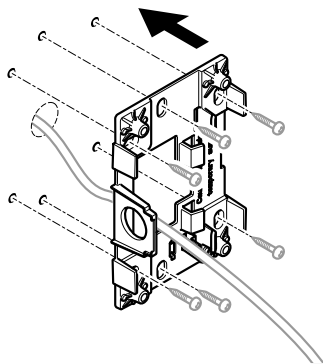

AXIS TP3004-E Wall Mount Black

Installation guide

AXIS TP3004-E Wall Mount Black

1x

1x

1x

1.1

1.2

2.1

2.2

2.3

2.4

2.5

2.6

2.7

2.8

2.9

Installation guide

AXIS TP3004-E Wall Mount Black

© 2023 Axis Communications AB

Ver. M1.4

Date: September 2023

Part no. 2853325