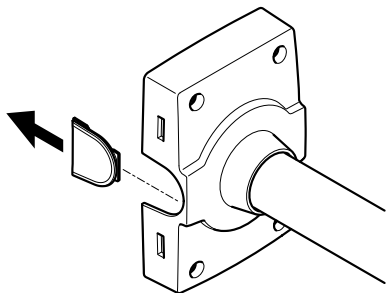

AXIS TP3004-E Wall Mount Black

Installation guide

AXIS TP3004-E Wall Mount Black

1x

1x

1x

1.1

1.2

2.1

2.2

2.3

2.4

2.5

2.6

2.7

2.8