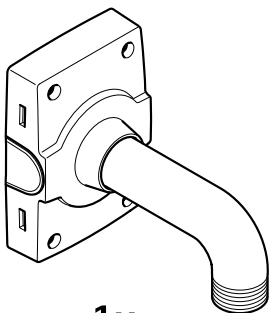

AXIS TP3004-E Wall Mount Black

Installation guide

AXIS TP3004-E Wall Mount Black

1x

1x

1x

1.1

1.2

2.1

2.2

2.3

2.4

2.5

2.6

2.7

2.8