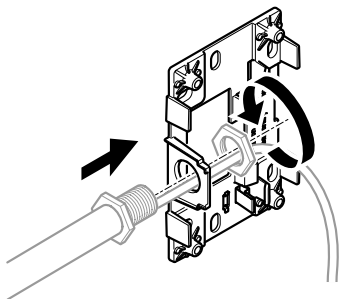

AXIS TP3004-E Wall Mount Black

Installation guide

AXIS TP3004-E Wall Mount Black

1x

1x

1x

1.1

1.2

2.1

2.2

2.3

2.4

2.5

2.6

2.7

2.8