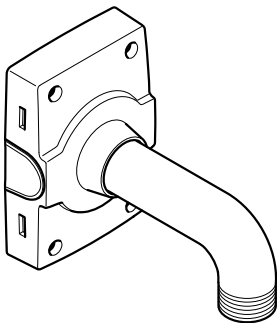

AXIS TP3004-E Wall Mount Black

Installation guide

AXIS TP3004-E Wall Mount Black

1x

1x

1x

1.1

1.2

2.1

2.2

2.3

2.4

2.5

2.6

2.7

2.8