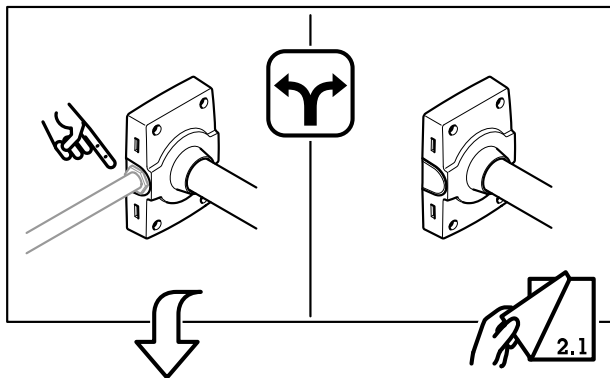

AXIS TP3004-E Wall Mount Black

Installation guide

AXIS TP3004-E Wall Mount Black

1x

1x

1x

1.1

1.2