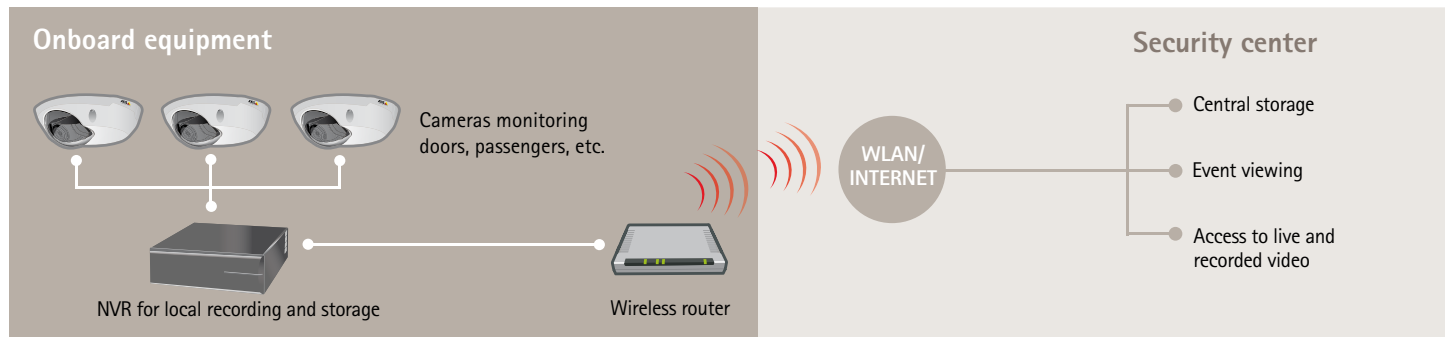

High-quality images of all incidents

Access to high-quality video is key to finding out what actually happened inside or outside a bus. With an Axis IP-Surveillance solution based on network cameras and network video recorders (NVRs), you benefit from high image quality in both live and recorded video. In addition, the images can be easily shared and accessed numerous times without losing any quality.

The secret lies within the high resolution capability and progressive scan technology of network cameras. All stored video has a resolution of at least 640x480 pixels, which is more than the 2CIF typically offered by analog systems. Network cameras with megapixel resolution offer even more detail and information. Progressive scan technology provides sharper images of moving persons and objects, making it easier to identify individuals and, in turn, shortening investigation times. The stored video also provides a clear view of what happened before, during and after an incident.

Cost-effective and flexible

Network video surveillance solutions are based on open IP standards. This enables the use of standard IP network infrastructure, instead of proprietary systems and devices as is the case for analog CCTV solutions. It is also possible to provide power to the cameras over the same cable that transports video from the camera to the NVR. This solution, called Power over Ethernet, eliminates the need for a separate power cable and saves installation and cable costs.

One cable is all it takes when installing an onboard network camera, eliminating the need for a separate power cable.

- > High image quality
- > Reduced vandalism and graffiti
- > Increased security
- > Reduced liability claims
- > Shorter investigation times