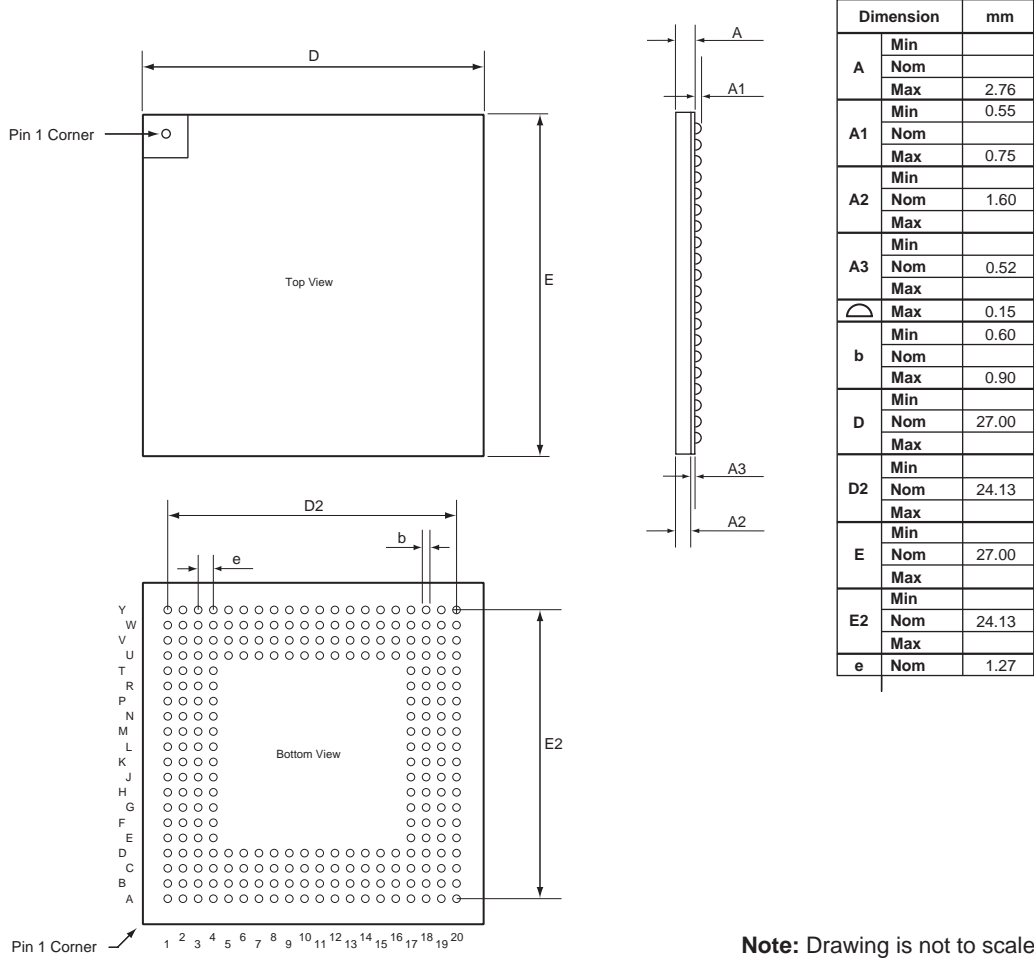

**ETRAX 100LX MCM 4+16  
BGA  
Ball Grid Array Package - Mechanical Drawing**

**Note:** Drawing is not to scale.

---