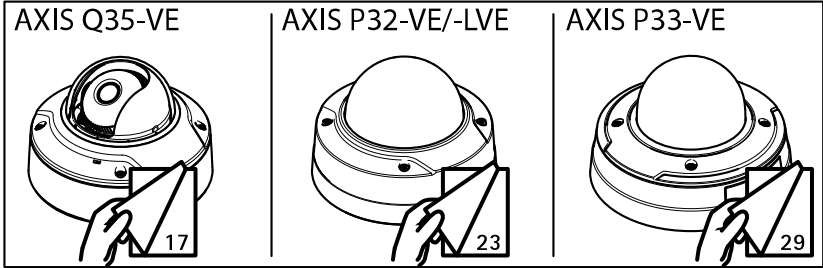

AXIS T94M01L Recessed Mount

18