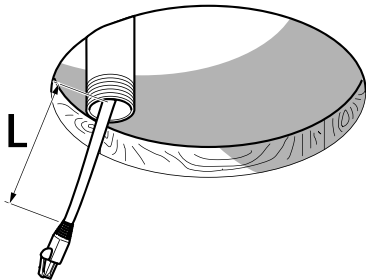

# AXIS T94M01L Recessed Mount

---

2

3

4

i

AXIS Q35-VE	L=150 mm (6 in)
AXIS P32-VE/-LVE	L=150 - 250 mm (6 - 10 in)
AXIS P33-VE	L=150 mm (6 in)