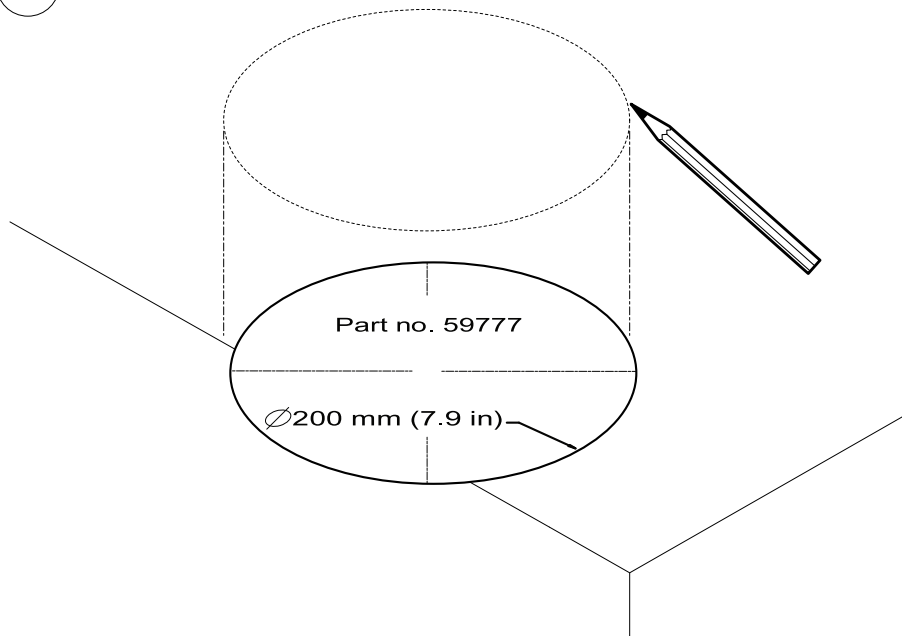

# AXIS T94M01L Recessed Mount

---

2

3

4

i

AXIS Q35-VE	L=150 mm (6 in)
AXIS P32-VE/-LVE	L=150 - 250 mm (6 - 10 in)
AXIS P33-VE	L=150 mm (6 in)