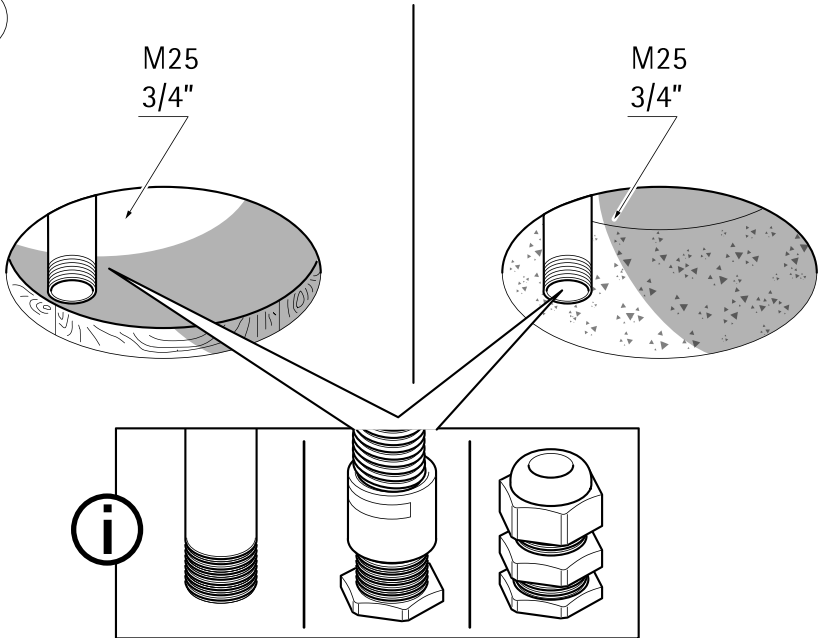

# AXIS T94M01L Recessed Mount

---

2

3

4

i

AXIS Q35-VE	L=150 mm (6 in)
AXIS P32-VE/-LVE	L=150 - 250 mm (6 - 10 in)
AXIS P33-VE	L=150 mm (6 in)