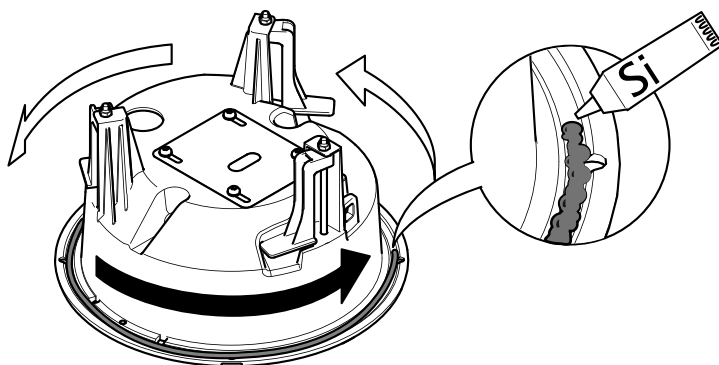

AXIS T94M01L Recessed Mount

5

6