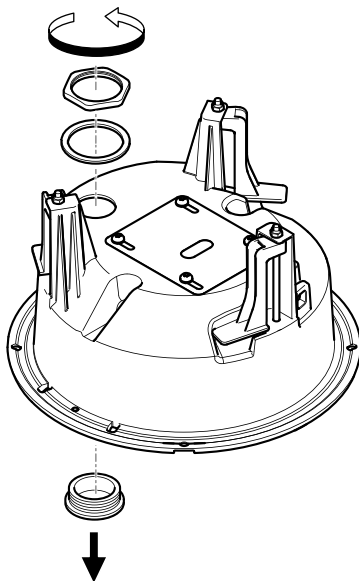

AXIS T94M01L Recessed Mount

5