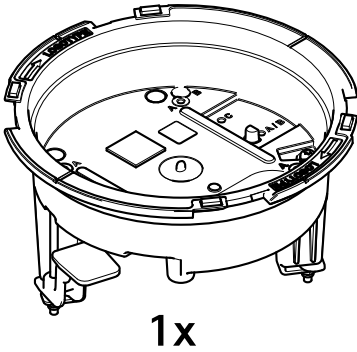

AXIS T94K01L Recessed Mount

Installation Guide

AXIS T94K01L Recessed Mount

AXIS T94K01L Recessed Mount

1

2

AXIS T94K01L Recessed Mount

3

M20 → M25
1/2" → 3/4"

- AXIS Q35 L=150 mm (6 in)
- AXIS P32 L=150 - 250 mm (6 - 10 in)
- AXIS P33 L=150 mm (6 in)

i

4

AXIS T94K01L Recessed Mount

5

4x

AXIS T94K01L Recessed Mount