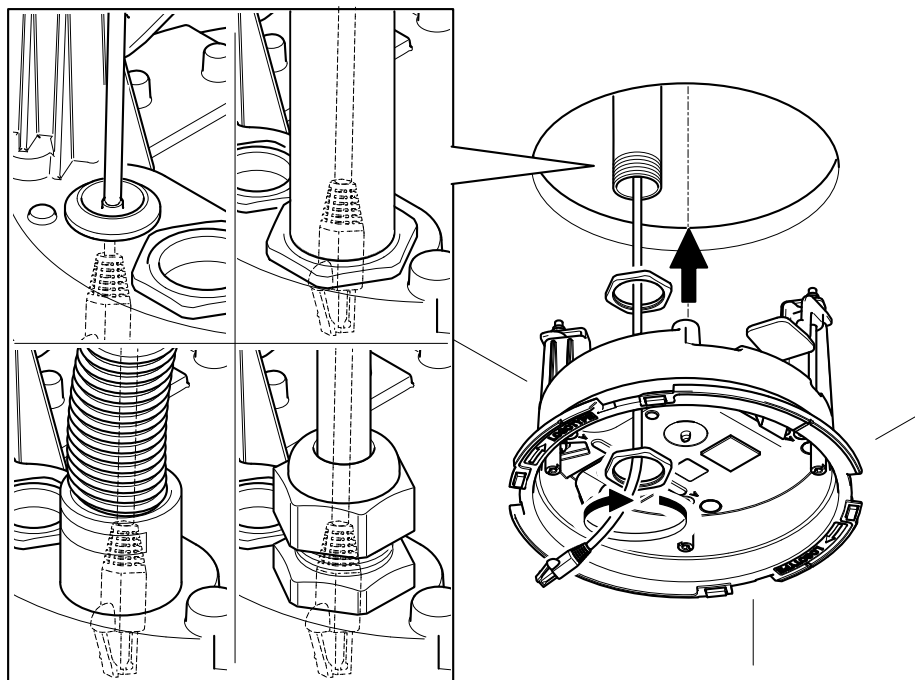

AXIS T94K01L Recessed Mount

8