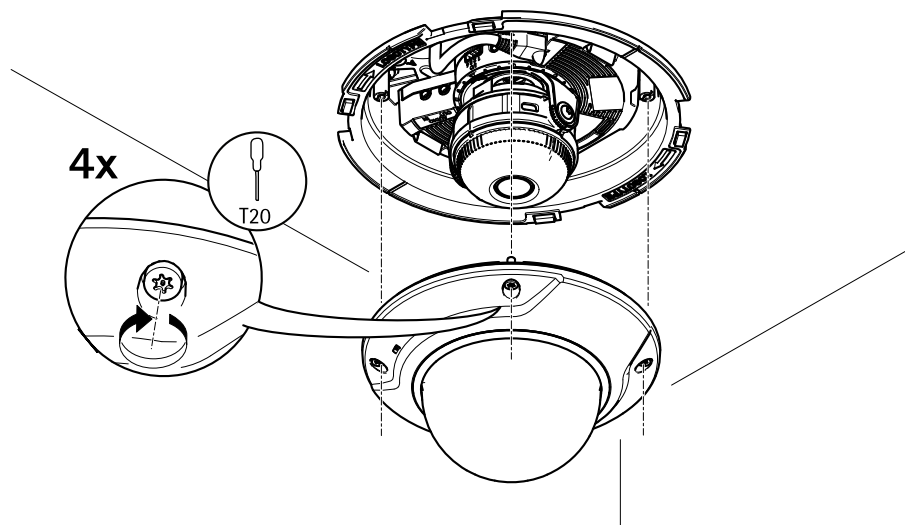

M20 → M25
1/2" → 3/4"

- AXIS Q35 L=150 mm (6 in)
- AXIS P32 L=150 - 250 mm (6 - 10 in)
- AXIS P33 L=150 mm (6 in)

i

4

AXIS T94K01L Recessed Mount

5

4x

AXIS T94K01L Recessed Mount

8

9

10

AXIS T94K01L Recessed Mount

11

12

13

AXIS T94K01L Recessed Mount