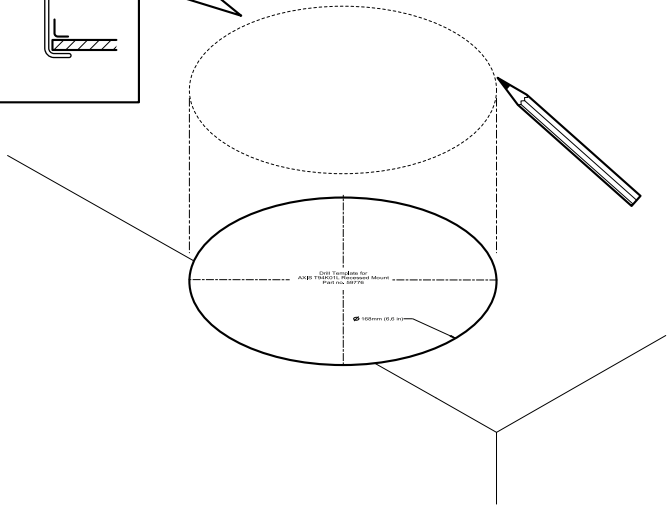

AXIS T94K01L Recessed Mount

Installation Guide

AXIS T94K01L Recessed Mount

AXIS T94K01L Recessed Mount

1

2

AXIS T94K01L Recessed Mount

3

M20 → M25
1/2" → 3/4"

- AXIS Q35 L=150 mm (6 in)
- AXIS P32 L=150 - 250 mm (6 - 10 in)
- AXIS P33 L=150 mm (6 in)

i

4

AXIS T94K01L Recessed Mount

5

4x

AXIS T94K01L Recessed Mount