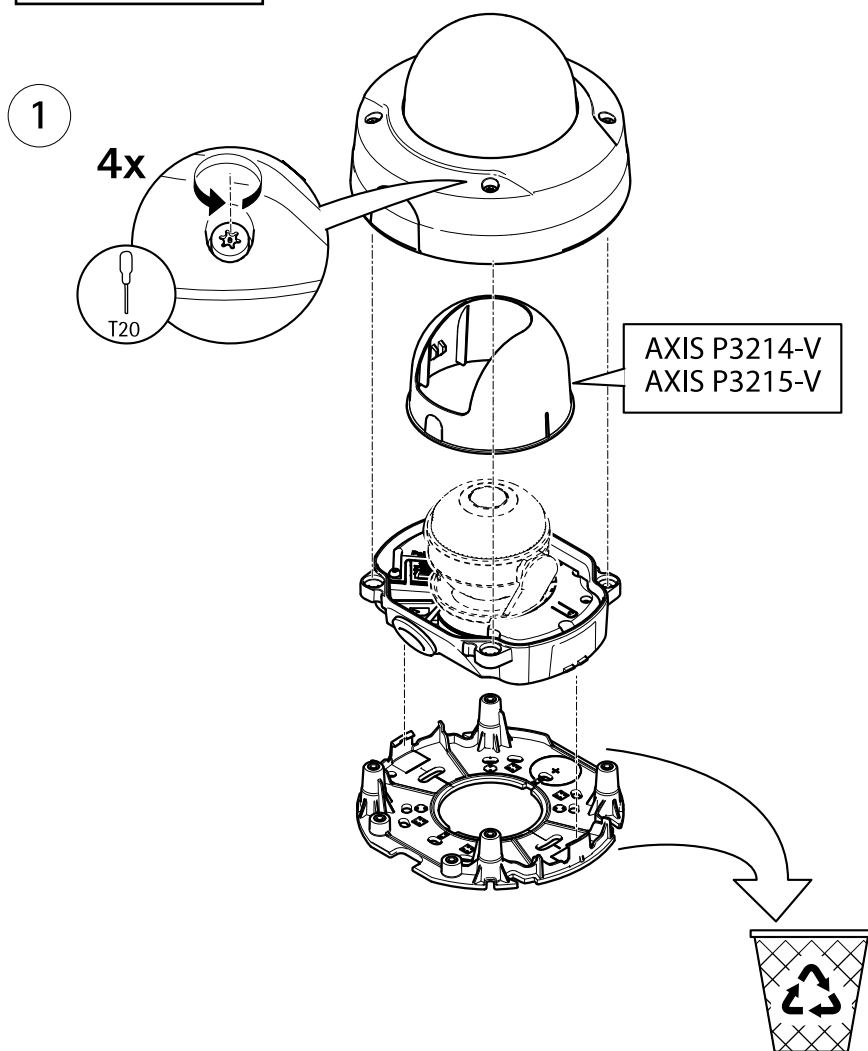

M20 → M25
1/2" → 3/4"

- AXIS Q35 L=150 mm (6 in)
- AXIS P32 L=150 - 250 mm (6 - 10 in)
- AXIS P33 L=150 mm (6 in)

i

4

AXIS T94K01L Recessed Mount

5

4x

AXIS T94K01L Recessed Mount

8

9

10

AXIS T94K01L Recessed Mount

11

12

13

AXIS T94K01L Recessed Mount

AXIS T94K01L Recessed Mount

4

5

6

AXIS T94K01L Recessed Mount

7

8

9