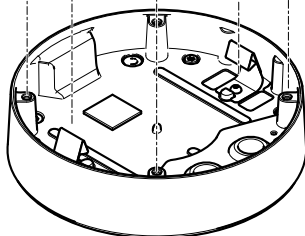

M20 → M25
1/2" → 3/4"

- AXIS Q35 L=150 mm (6 in)
- AXIS P32 L=150 - 250 mm (6 - 10 in)
- AXIS P33 L=150 mm (6 in)

i

4

AXIS T94K01L Recessed Mount

5

4x

AXIS T94K01L Recessed Mount