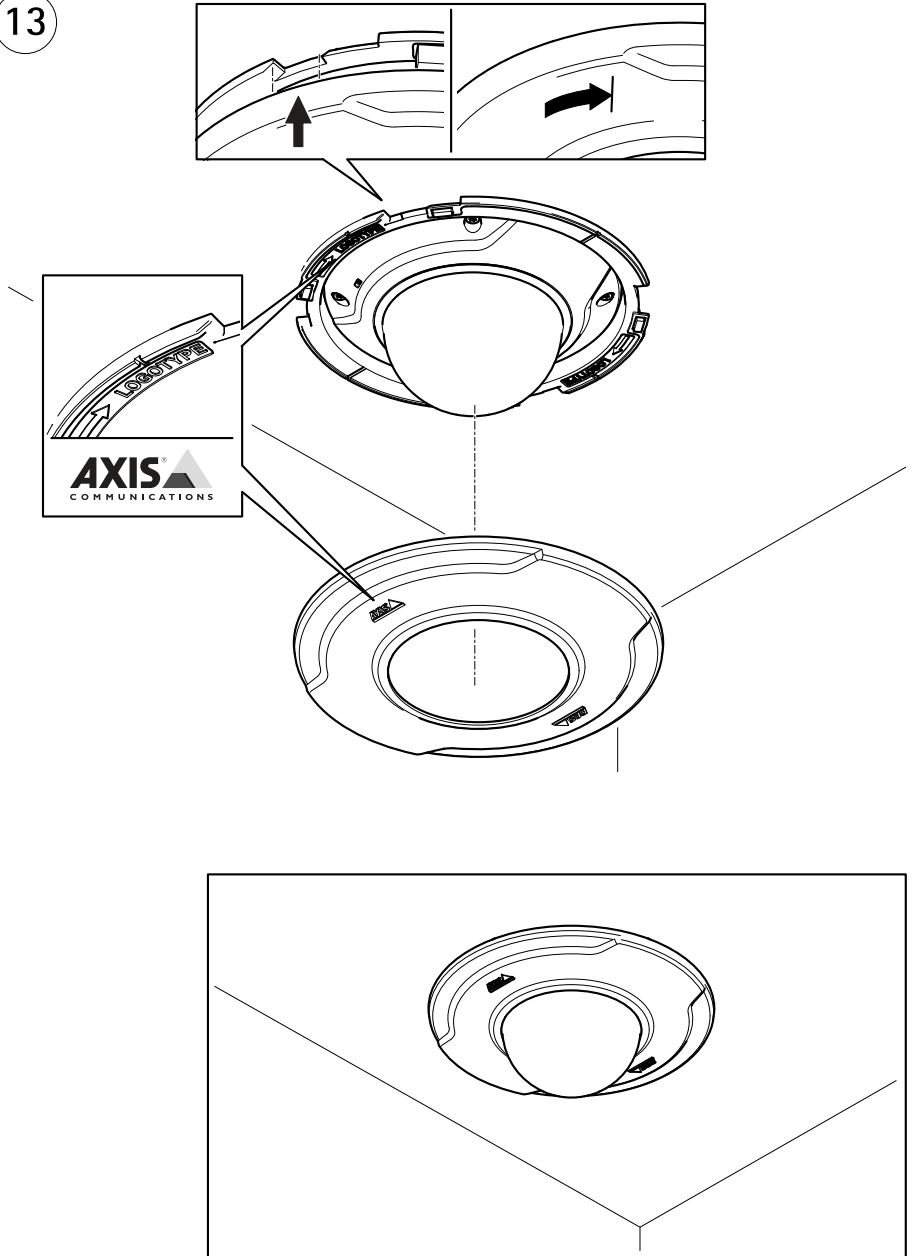

M20 → M25
1/2" → 3/4"

- AXIS Q35 L=150 mm (6 in)
- AXIS P32 L=150 - 250 mm (6 - 10 in)
- AXIS P33 L=150 mm (6 in)

i

4

AXIS T94K01L Recessed Mount

5

4x

AXIS T94K01L Recessed Mount

8

9

10

AXIS T94K01L Recessed Mount

11

12

13

AXIS T94K01L Recessed Mount