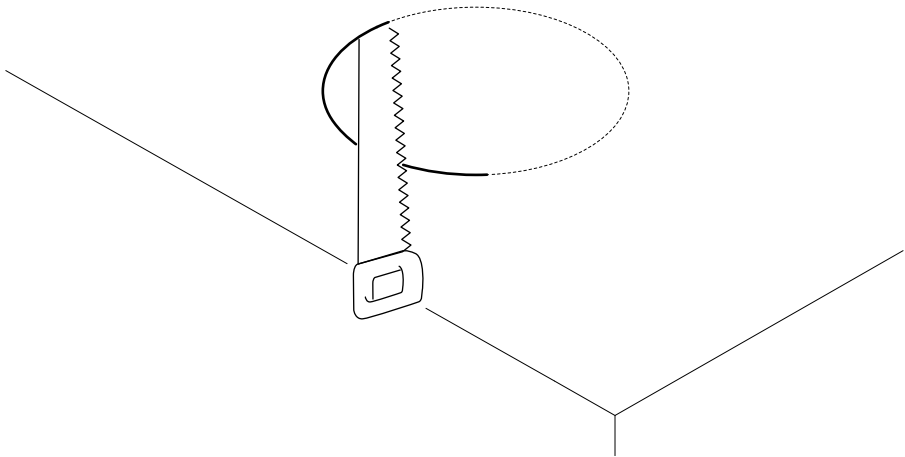

AXIS T94K01L Recessed Mount

Installation Guide

AXIS T94K01L Recessed Mount

AXIS T94K01L Recessed Mount

1

2

AXIS T94K01L Recessed Mount

3

M20 → M25
1/2" → 3/4"

- AXIS Q35 L=150 mm (6 in)
- AXIS P32 L=150 - 250 mm (6 - 10 in)
- AXIS P33 L=150 mm (6 in)

i

4

AXIS T94K01L Recessed Mount

5

4x

AXIS T94K01L Recessed Mount