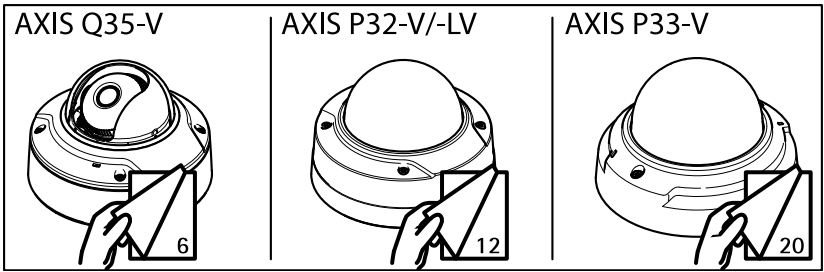

M20 → M25
1/2" → 3/4"

- AXIS Q35 L=150 mm (6 in)
- AXIS P32 L=150 - 250 mm (6 - 10 in)
- AXIS P33 L=150 mm (6 in)

i

4

AXIS T94K01L Recessed Mount

5

4x

AXIS T94K01L Recessed Mount