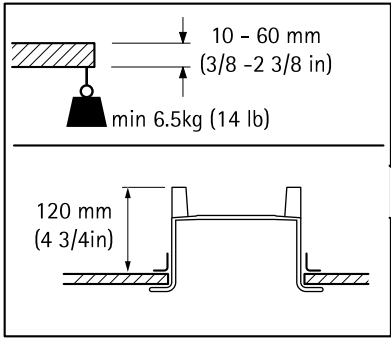

AXIS T94K01L Recessed Mount

1