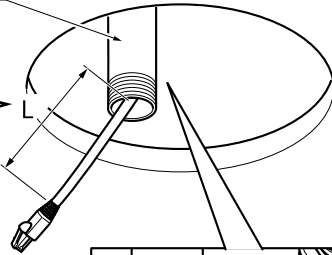

AXIS T94K01L Recessed Mount

Installation Guide

AXIS T94K01L Recessed Mount

AXIS T94K01L Recessed Mount

1

2

AXIS T94K01L Recessed Mount

3

M20 → M25
1/2" → 3/4"

- AXIS Q35 L=150 mm (6 in)
- AXIS P32 L=150 - 250 mm (6 - 10 in)
- AXIS P33 L=150 mm (6 in)

i

4

AXIS T94K01L Recessed Mount

5

4x

AXIS T94K01L Recessed Mount