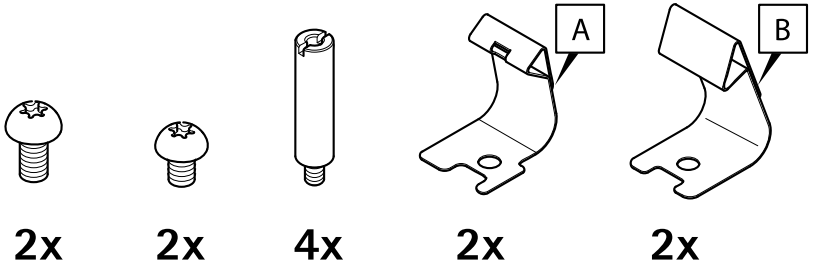

AXIS T94K01L Recessed Mount