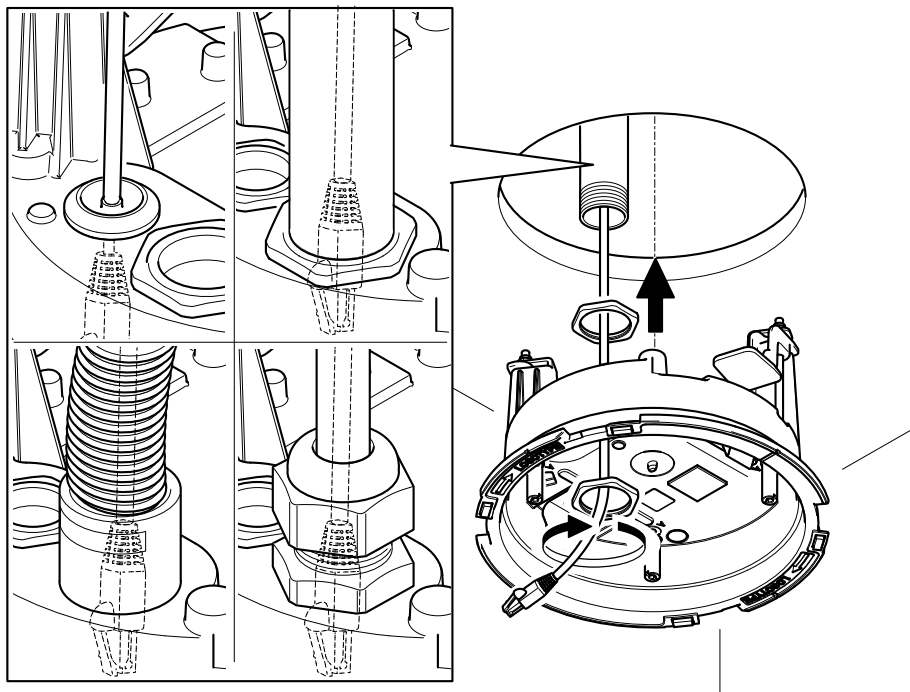

AXIS T94K01L Recessed Mount

4