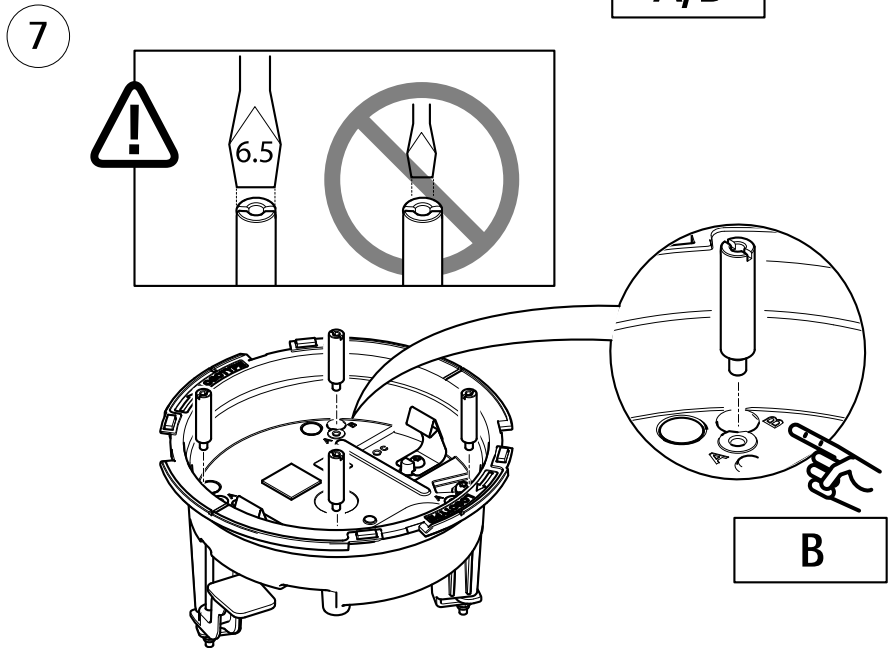

M20 → M25
1/2" → 3/4"

- AXIS Q35 L=150 mm (6 in)
- AXIS P32 L=150 - 250 mm (6 - 10 in)
- AXIS P33 L=150 mm (6 in)

i

4

AXIS T94K01L Recessed Mount

5

4x

AXIS T94K01L Recessed Mount