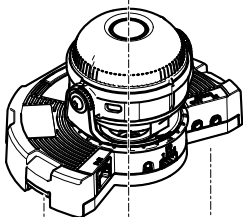

M20 → M25
1/2" → 3/4"

- AXIS Q35 L=150 mm (6 in)
- AXIS P32 L=150 - 250 mm (6 - 10 in)
- AXIS P33 L=150 mm (6 in)

i

4

AXIS T94K01L Recessed Mount

5

4x

AXIS T94K01L Recessed Mount