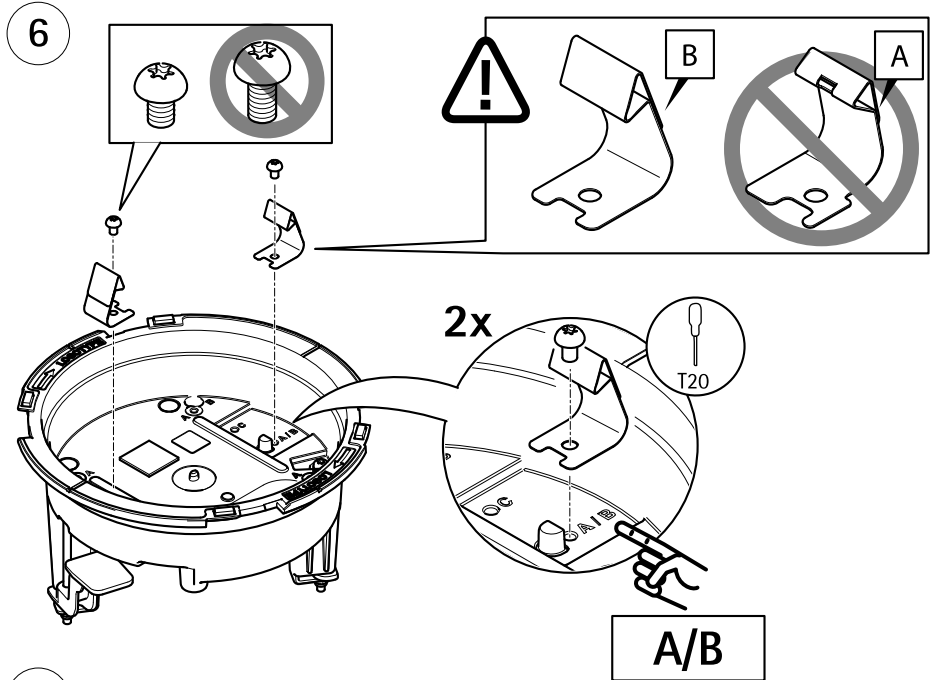

M20 → M25
1/2" → 3/4"

- AXIS Q35 L=150 mm (6 in)
- AXIS P32 L=150 - 250 mm (6 - 10 in)
- AXIS P33 L=150 mm (6 in)

i

4

AXIS T94K01L Recessed Mount

5

4x

AXIS T94K01L Recessed Mount