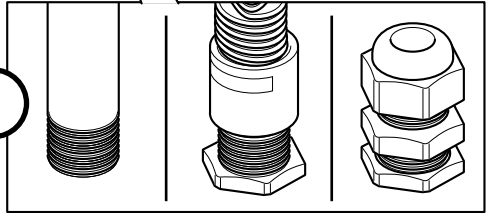

AXIS T94K01L Recessed Mount

Installation Guide

AXIS T94K01L Recessed Mount

AXIS T94K01L Recessed Mount

1

2

AXIS T94K01L Recessed Mount

3

M20 → M25
1/2" → 3/4"

- AXIS Q35 L=150 mm (6 in)
- AXIS P32 L=150 - 250 mm (6 - 10 in)
- AXIS P33 L=150 mm (6 in)

i

4

AXIS T94K01L Recessed Mount

5

4x

AXIS T94K01L Recessed Mount