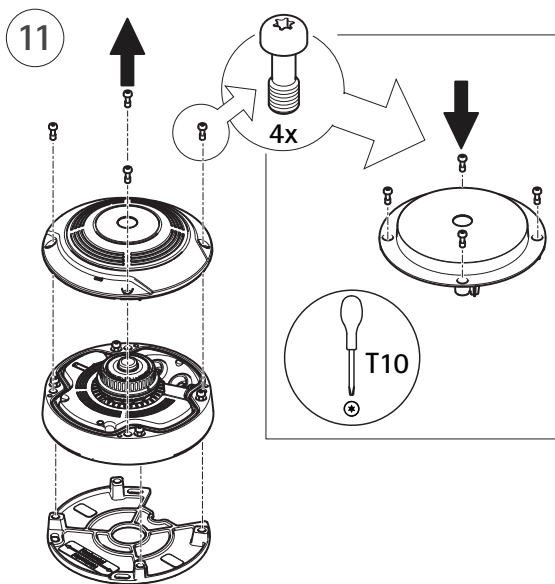

INSTALLATION GUIDE

AXIS T94F02L Recessed Mount

1x

1x

1x

1x

4x

1x

M25
3/4"

1x

M20
1/2"

1x

3

4

5

6

7

8

12

13

14

15

16

Installation Guide