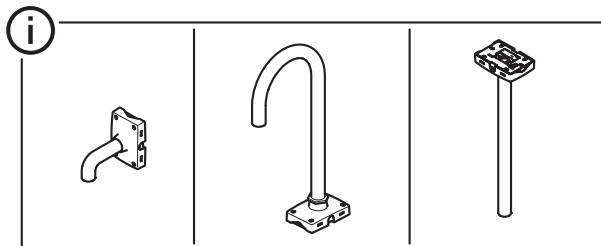

INSTALLATION GUIDE

AXIS T94B01D Pendant Kit for AXIS M3004-V/M3005-V Network Camera

1x

1x

1x

3x

1

2