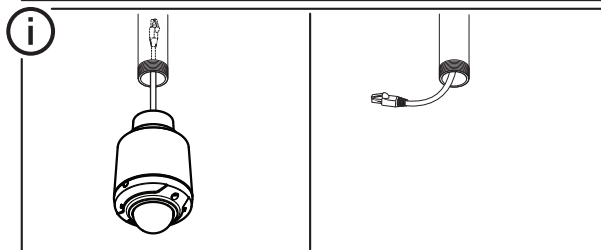

INSTALLATION GUIDE

AXIS T94B01D Pendant Kit for AXIS M3004-V/M3005-V Network Camera

1x

1x

1x

3x

1

2