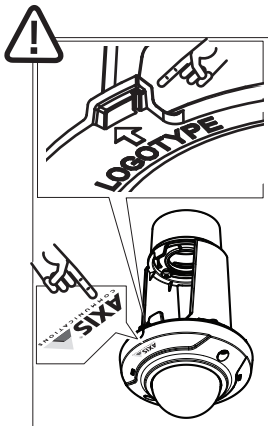

INSTALLATION GUIDE

AXIS T94B01D Pendant Kit for AXIS M3004-V/M3005-V Network Camera

1x

1x

1x

3x

1

2