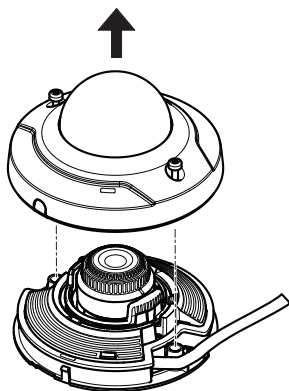

INSTALLATION GUIDE

AXIS T94B01D Pendant Kit for AXIS M3004-V/M3005-V Network Camera

1x

1x

1x

3x

1

2

3

4

5

6

7

8

Installation Guide

AXIS T94B01D Pendant Kit