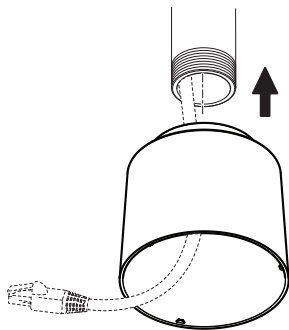

INSTALLATION GUIDE

AXIS T94B01D Pendant Kit for AXIS M3004-V/M3005-V Network Camera

1x

1x

1x

3x

1

2

3

4

5

6

7

8

Installation Guide

AXIS T94B01D Pendant Kit