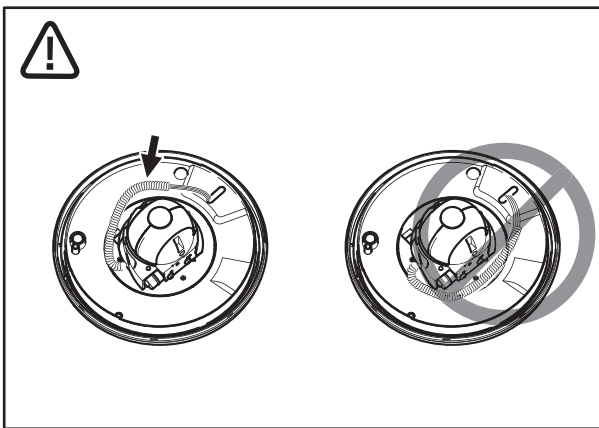

1

2

3

4

Assembly Instruction

Ver.1.0

AXIS M50 Series Dome Cover

Printed: April 2012