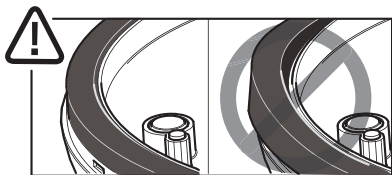

1

2

3

4

Assembly Instruction

Ver.1.0

AXIS M50 Series Dome Cover

Printed: April 2012