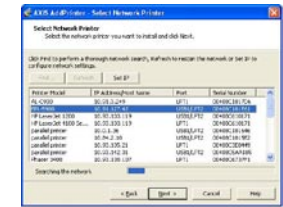

AXIS AddPrinter

AXIS AddPrinter is designed to help customers who need an easy network printer installation process. Its intuitive installation path saves time and effort to all levels of users, providing printer discovery, installation guidance and simple troubleshooting. AXIS AddPrinter also provides easy access to the print server's web interface for management purposes.

Features:

- Easy step-by-step wizard for network printer discovery and IP address assignment
- Automatic printer driver discovery*
- No additional software is installed on your PC, AXIS AddPrinter simply adds a standard Windows printer object.
- AXIS AddPrinter is distributed on a CD with all Axis print servers
- Support for Windows 2000, Windows XP, Windows Server 2003 over TCP/IP
- Available languages include English, French, German, Italian, Japanese and Spanish

*The correct printer driver comes with your Operating System or printer manufacturer's CD.

1) Windows NT, WFW, 95, 98, Me, 2000, XP, 2003, 2) Apple EtherTalk and TCP/IP based printing in Mac OS X 10.x and Mac OS 7, 8, 9, 3) NetWare 3.12, 4.10, 4.2, 5.X, 6.X and above. Supports bindery and NDS mode. Supports user messages. NDPS supported over IP and IPX. Support for iPrint using both LPR and IPP protocols. Print Methods: NDPS, (IP/IPX), PSERVER (IP/IPX) RPRINTER/NPRINTER, iPrint (LPR/IPP), 4) USB is full speed (ver 1.1 compatible with ver 2.0), 5) English, French, German, Spanish, Italian and Japanese. (Japanese not supported in AXIS OfficeBasic USB Wireless), 6) Future firmware upgrades are free, 7) - Windows Installation Tool + SNMPv1 Management, 8) + TCP Printing Restriction

MANAGEMENT

- Small networks: Windows Installation Tool + Web management
  + Safe firmware upgrade + Automatic IP setting
- Large networks: All above + AXIS ThinWizard multi-unit administration
  + SNMP v1 Management
- Enterprise: All above + E-mail notification + SNMP v3 Secure Management
  + Manual/Automatic Network speed + HTTPS secure Web management

SECURITY

- Basic: Password protected administration
- Extensive: All above + Netware Packet Signature + Secure admin HTTPS
  + SNMP v3 Secure Management + TCP Printing Restriction